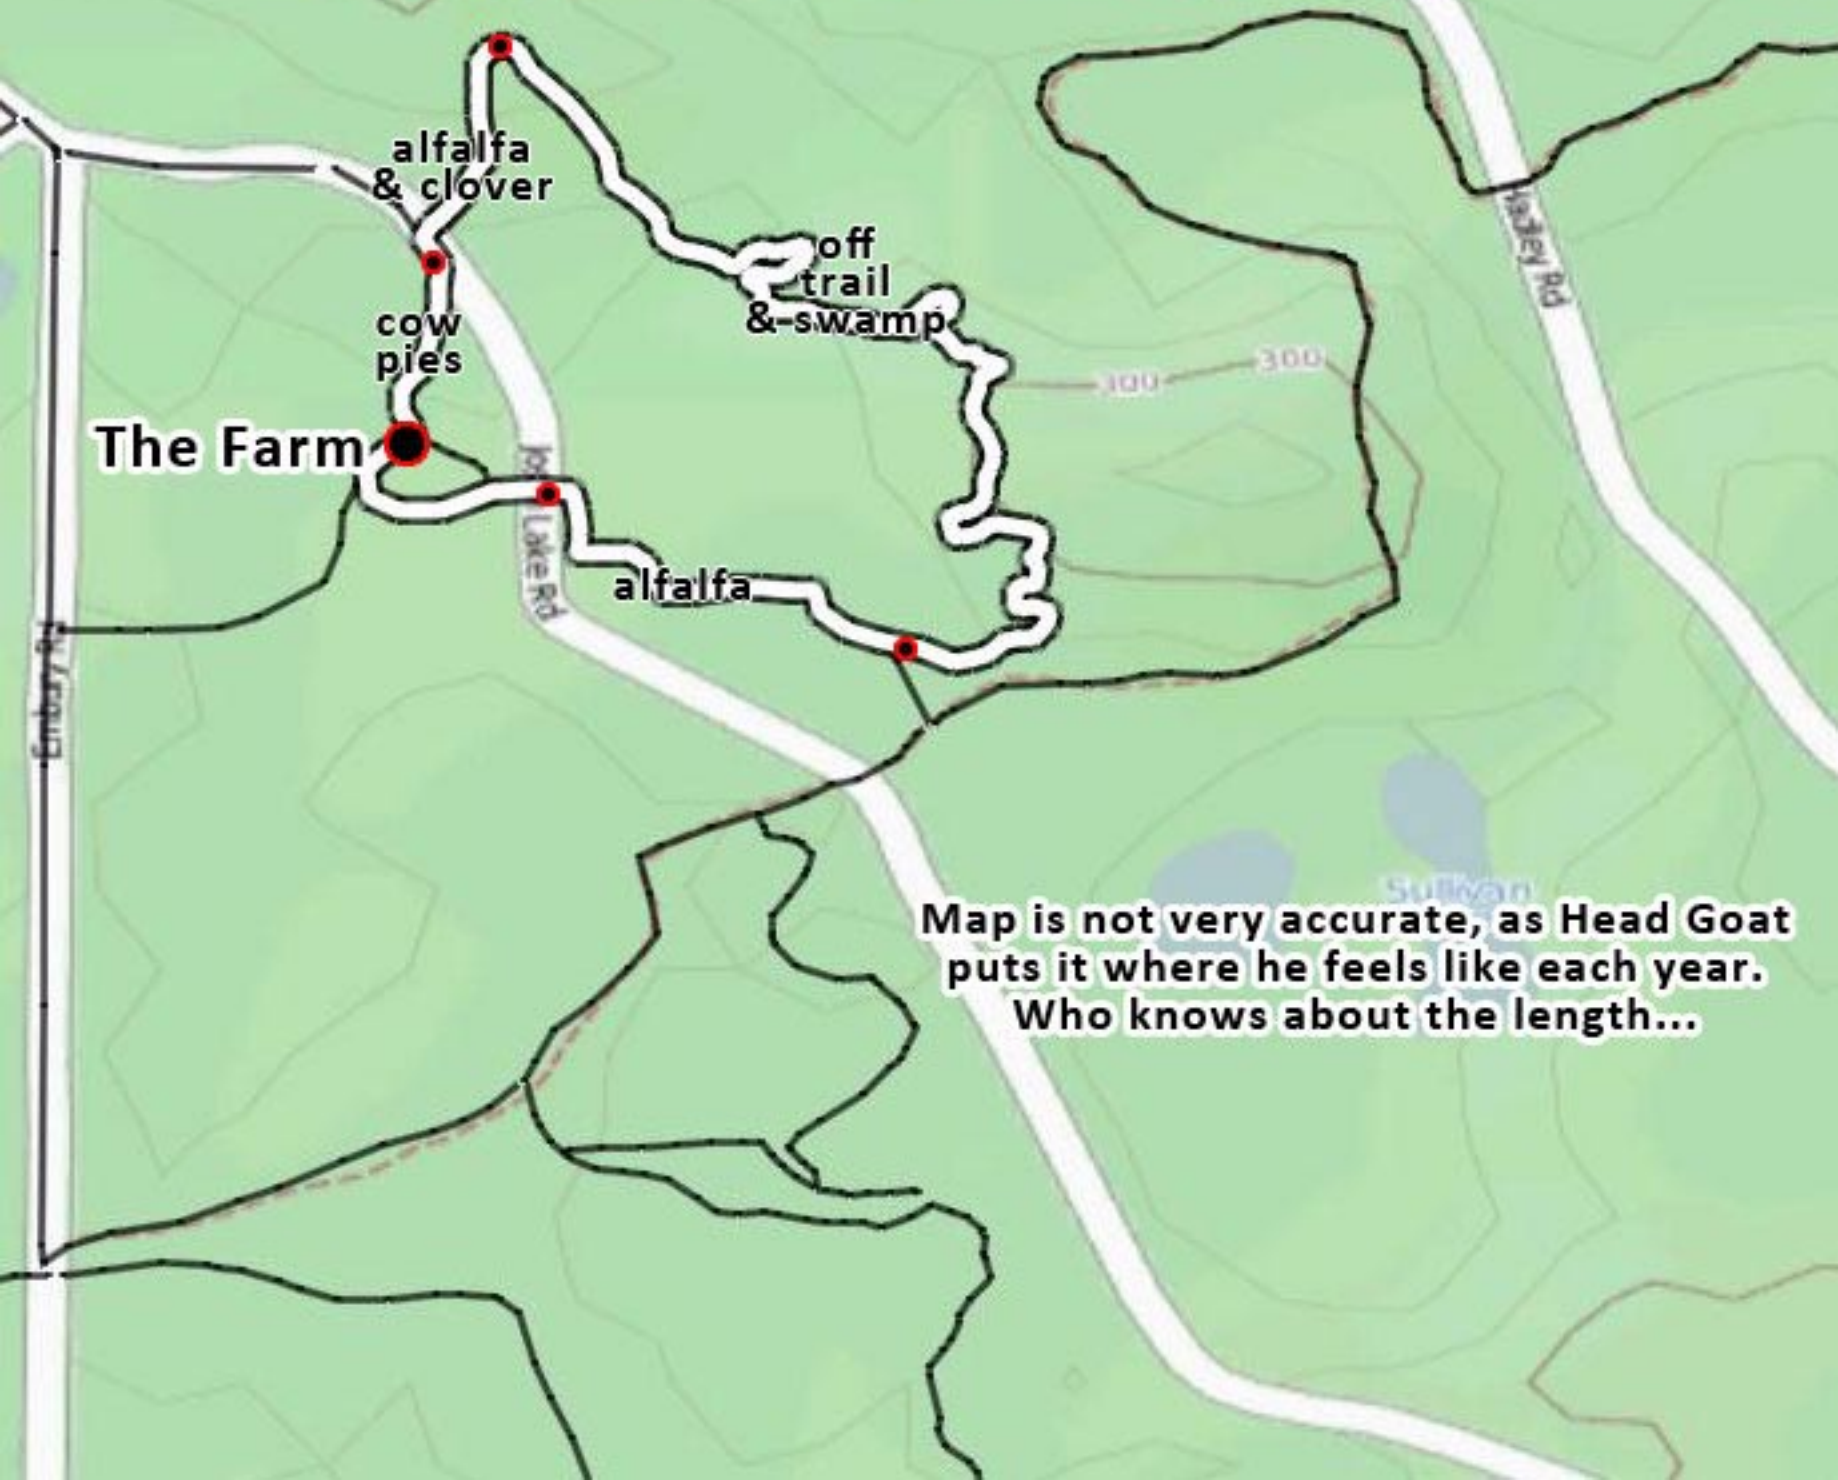

Relay 14 - Oh Brother, Where Art Thou?

~1.80 miles, maybe
+240/-240 elevation, maybe

Map is not very accurate, as Head Goat puts it where he feels like each year.
Who knows about the length...