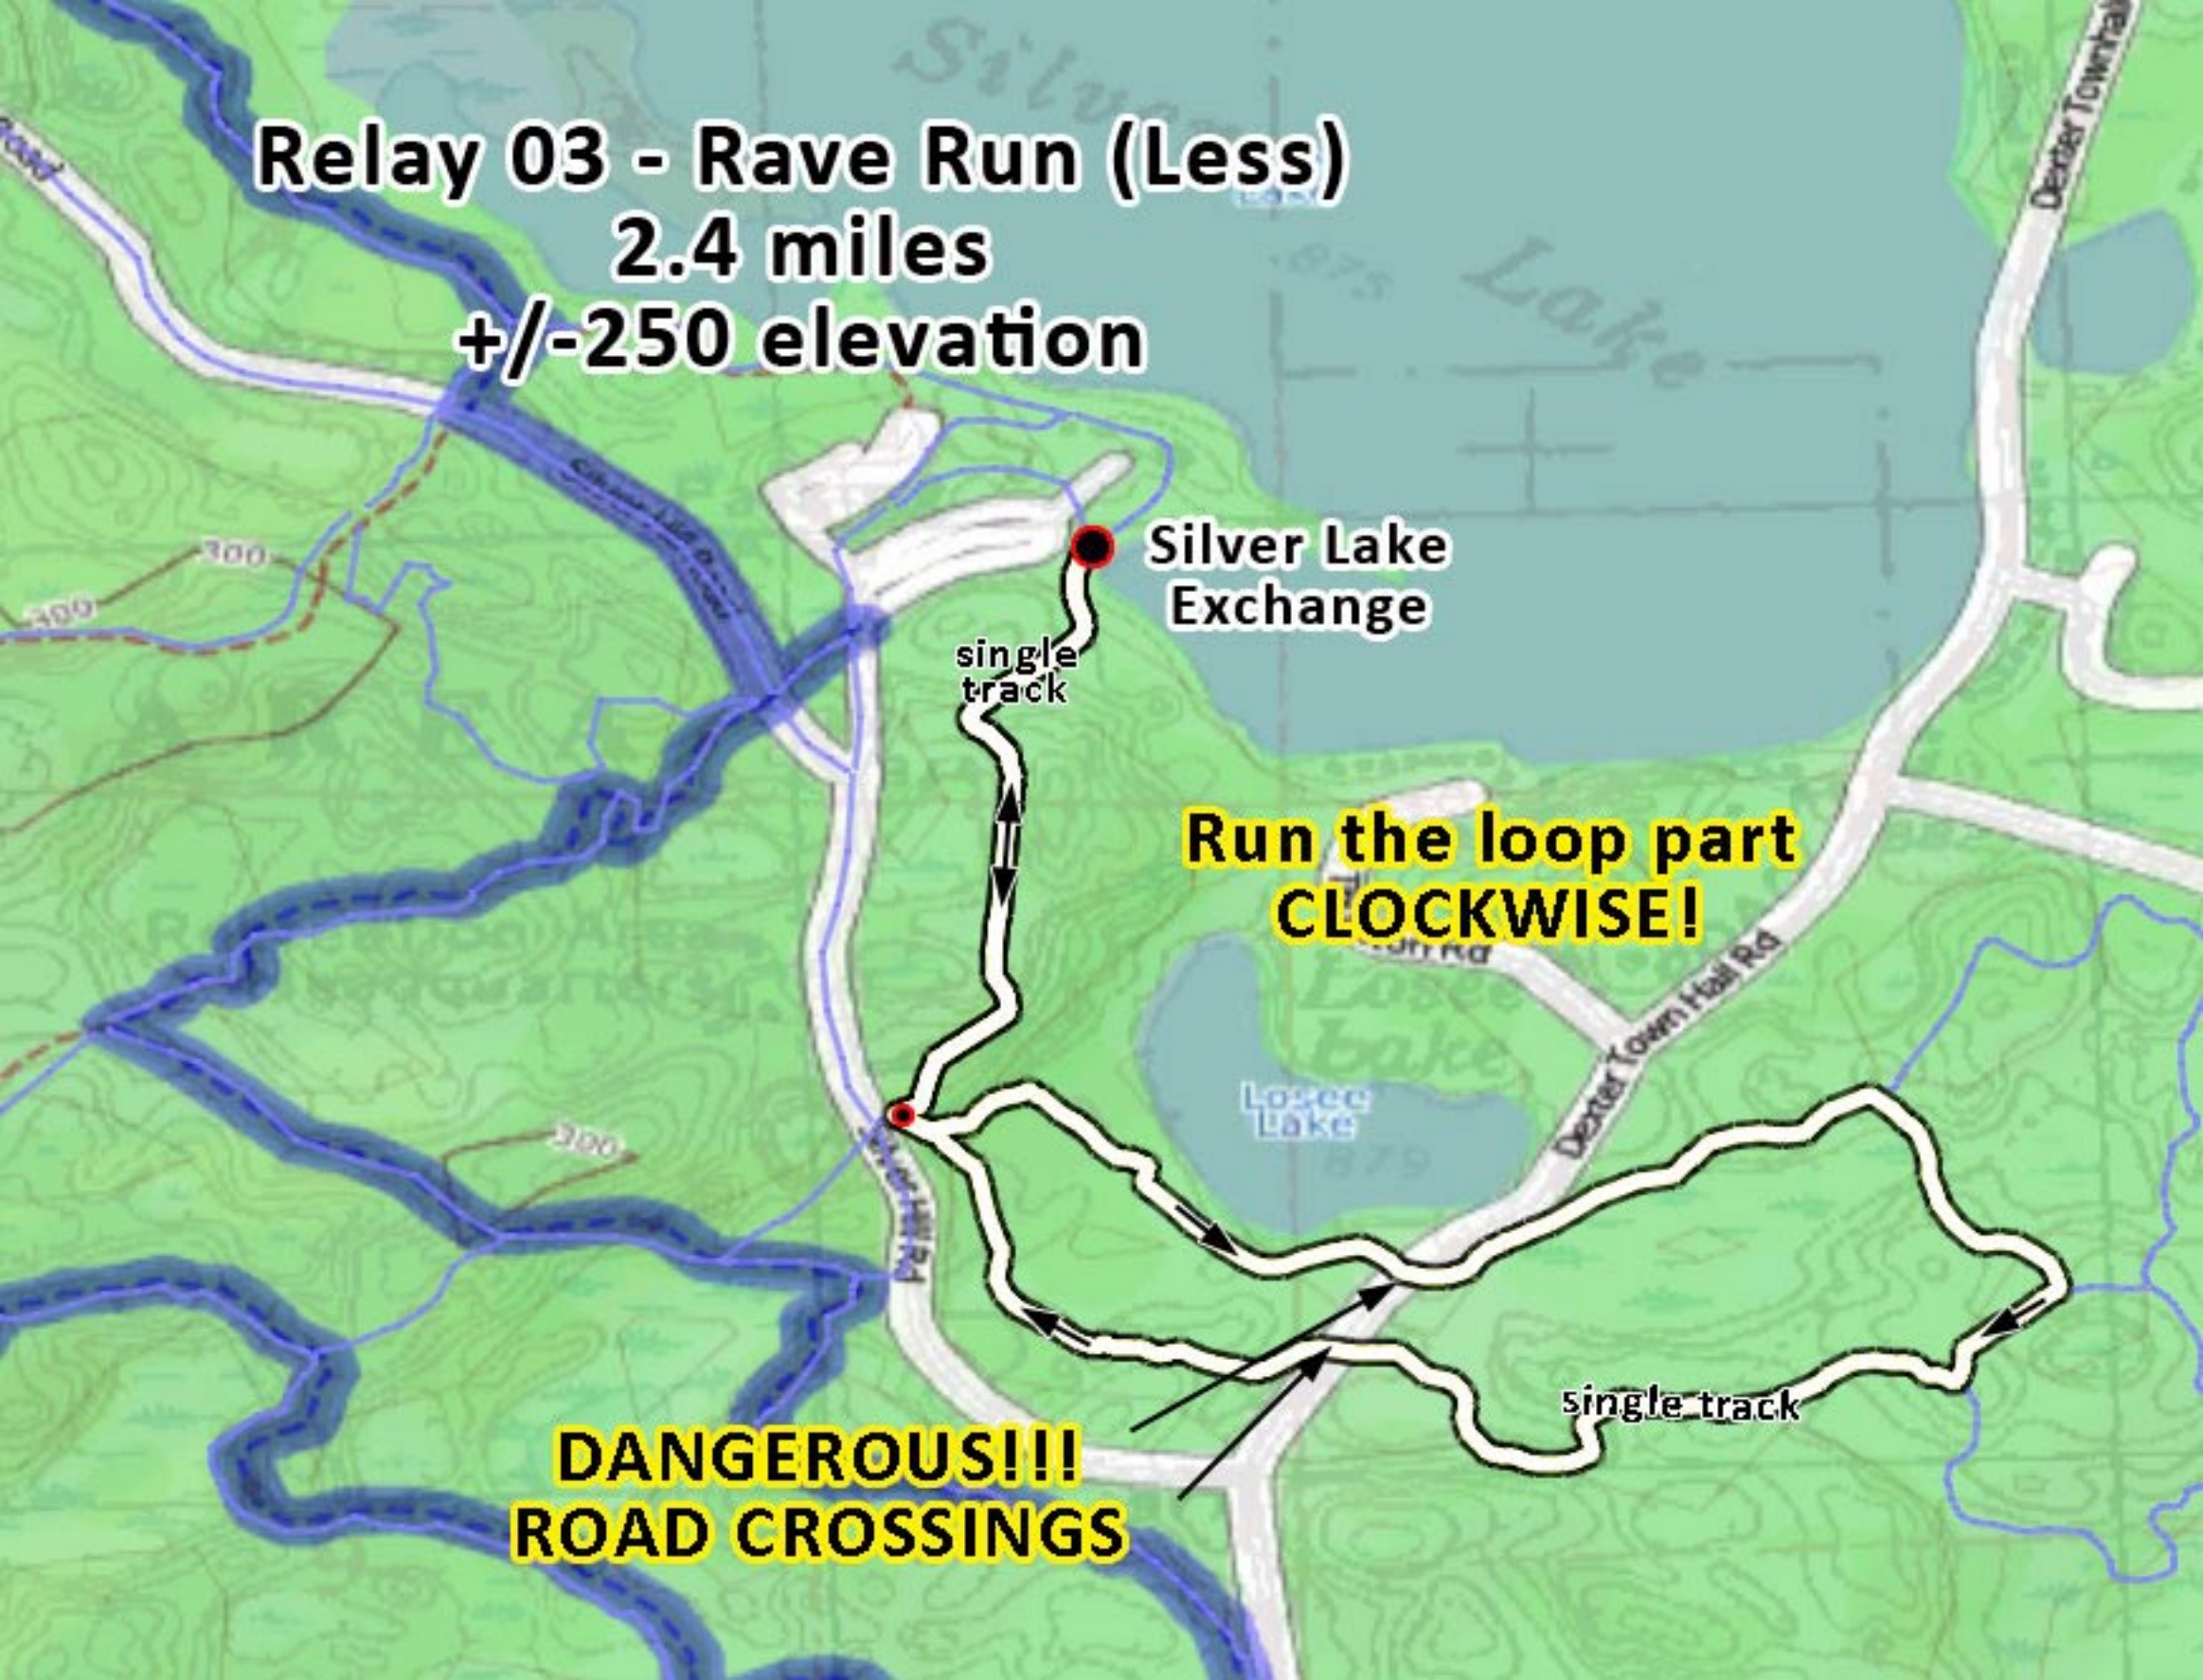

Relay 03 - Rave Run (Less)
2.4 miles
+/-250 elevation

Silver Lake Exchange

**Run the loop part
CLOCKWISE!**

**DANGEROUS!!!
ROAD CROSSINGS**

single track

single track

Silver Lake

Lake

Dexter Town Hall

Losee Lake

Dexter Town Hall Rd

Pellissippi Rd

300

300

875

879